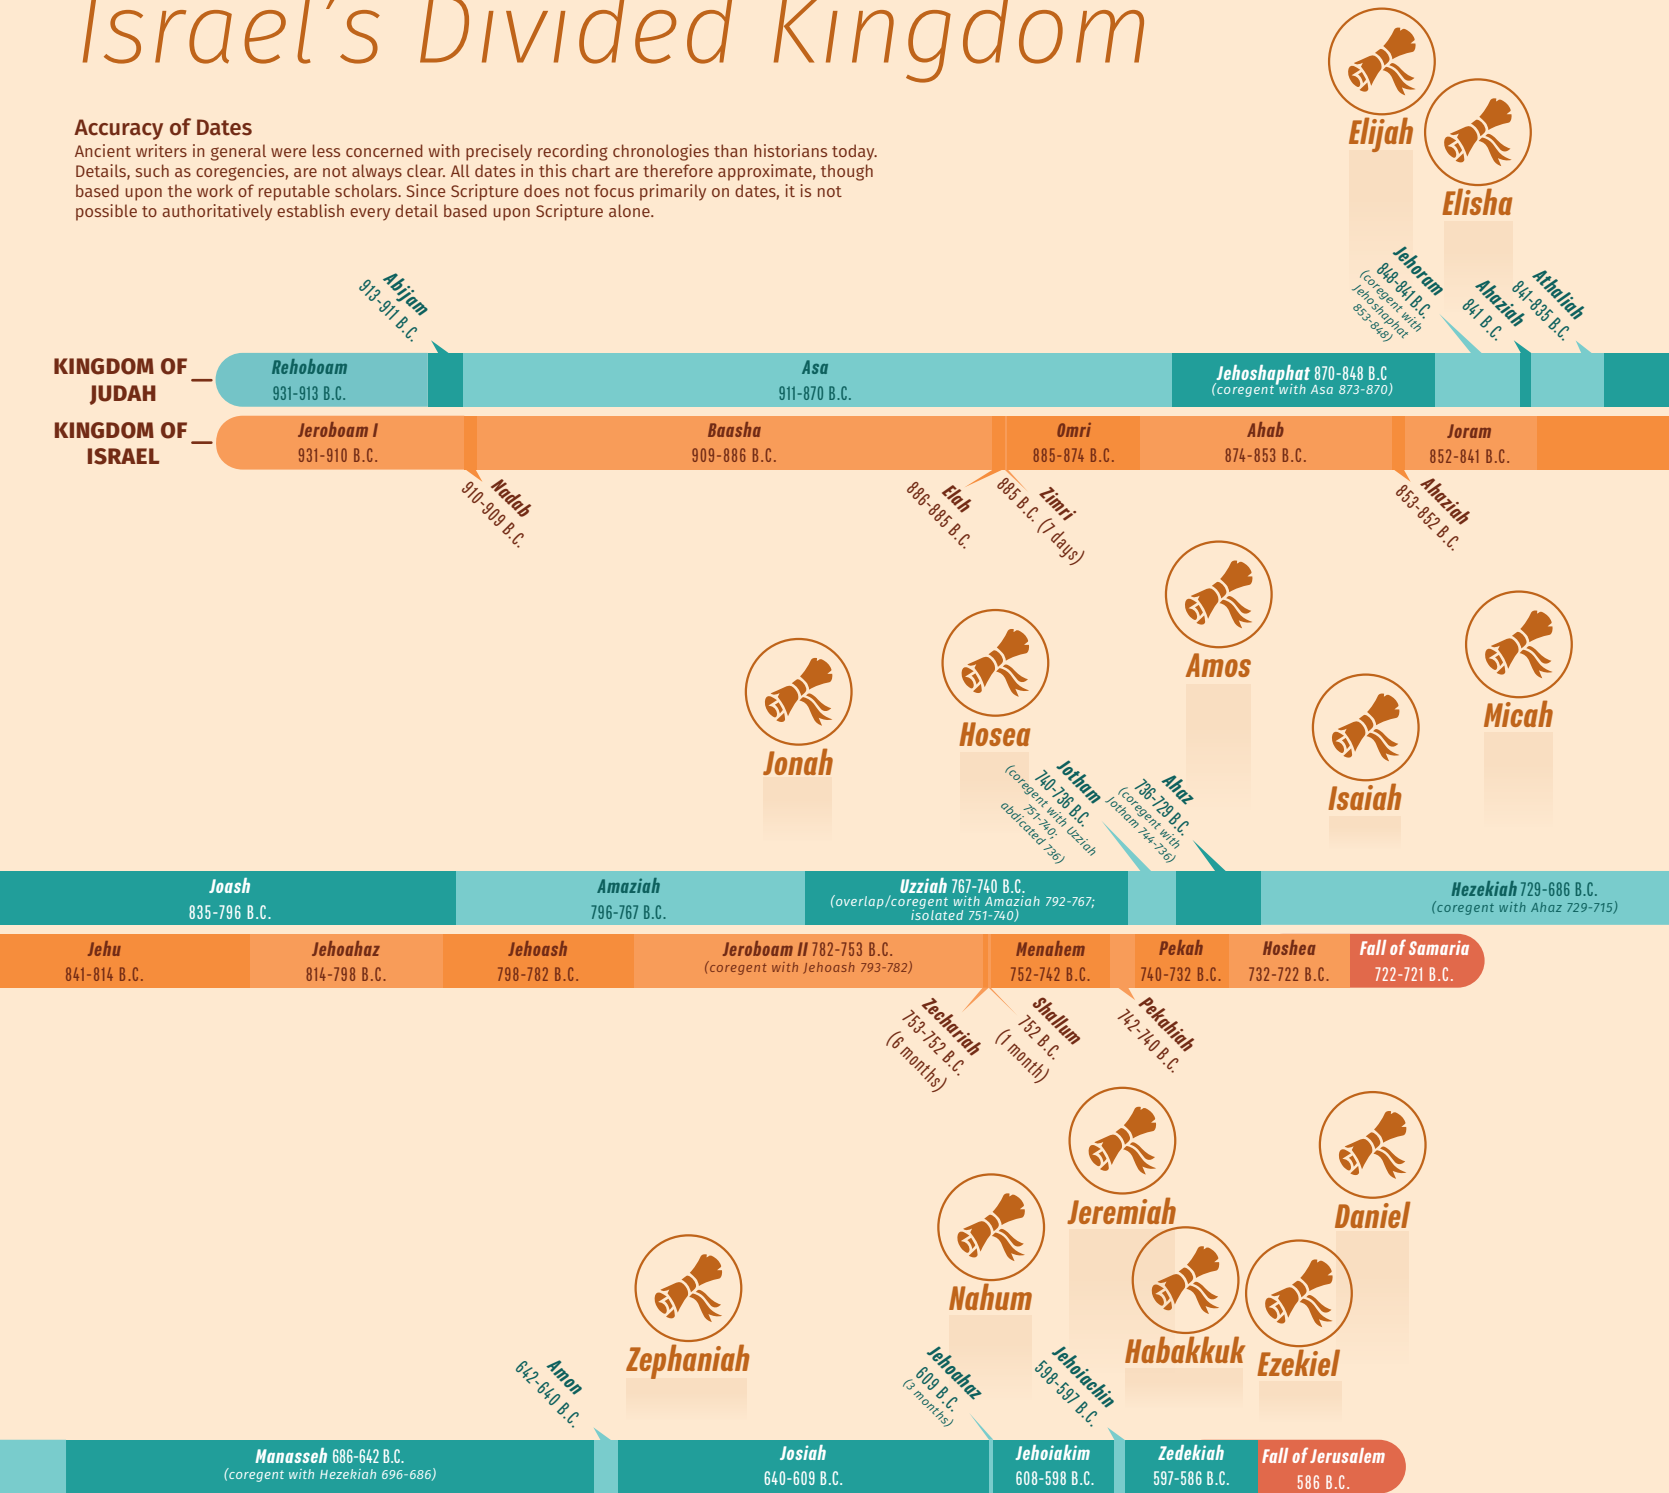

Prophets & Rulers

Israel's Divided Kingdom

Accuracy of Dates

Ancient writers in general were less concerned with precisely recording chronologies than historians today. Details, such as coregencies, are not always clear. All dates in this chart are therefore approximate, though based upon the work of reputable scholars. Since Scripture does not focus primarily on dates, it is not possible to authoritatively establish every detail based upon Scripture alone.

	KINGDOM OF JUDAH		FALL OF A KINGDOM
	KINGDOM OF ISRAEL		PROPHETS