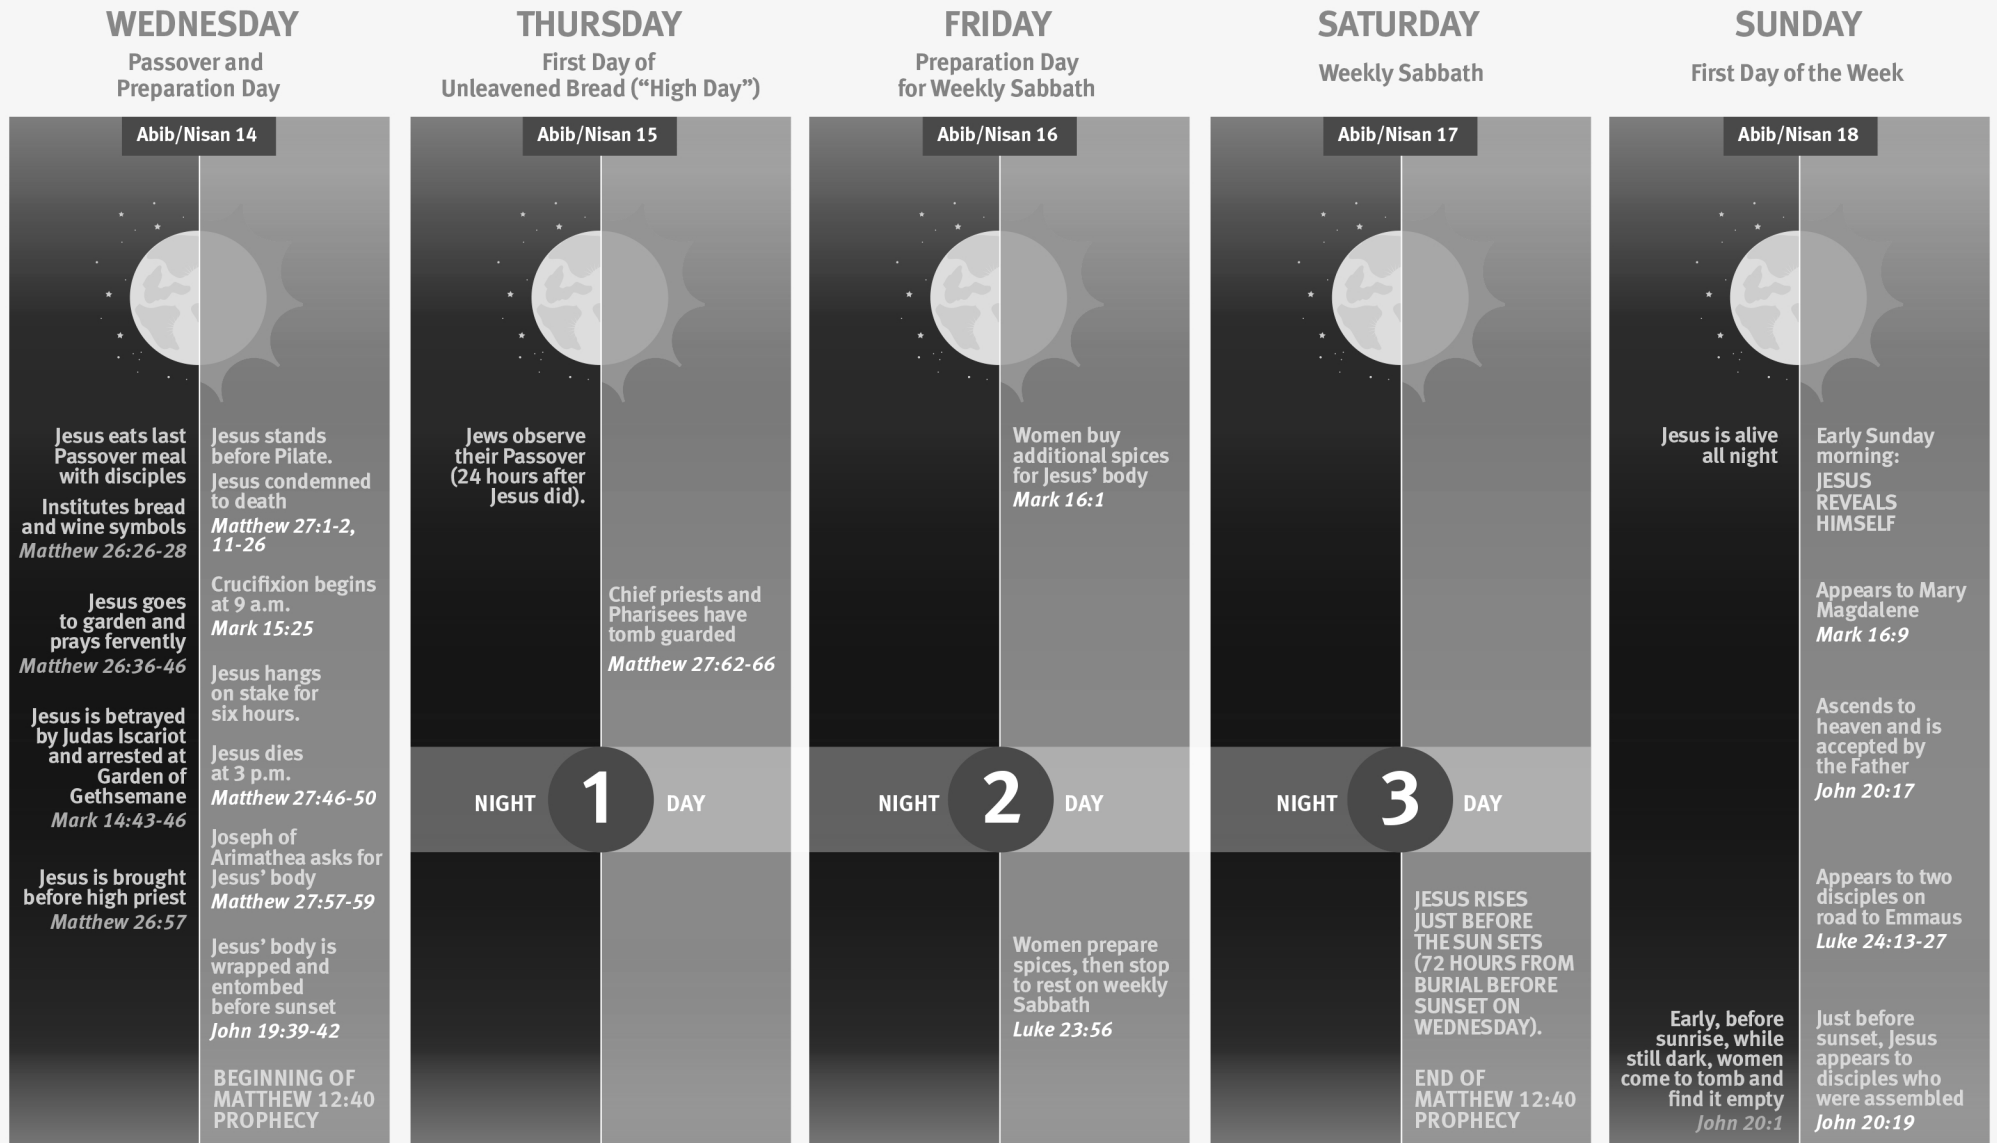

# Chronology of Christ's Crucifixion and Resurrection

**3 DAYS AND 3 NIGHTS** (72 HOURS), PROVING JESUS CHRIST IS THE MESSIAH (*Matthew 12:38-40*)\*

\*A biblical day begins at sunset and lasts until the next sunset (*Genesis 1:5; Leviticus 23:32*)